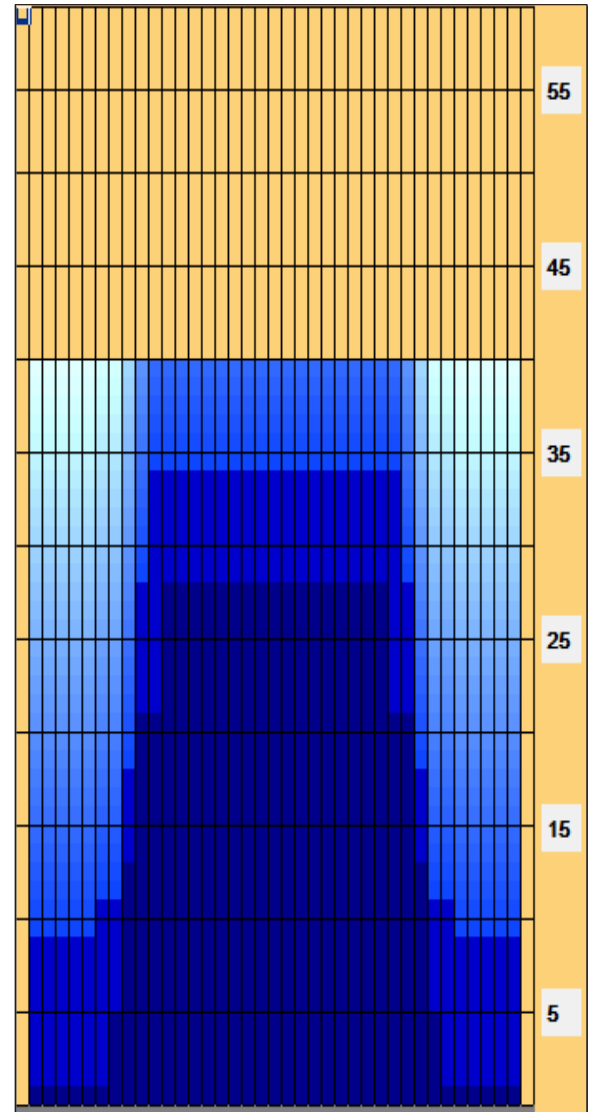

Plus Bowling Wallygasse

Oil Pattern Distance: 40 Feet **Reverse Brush Drop:** 40 Feet **Oil Per Board:** 45 uL
Forward Oil Total: 13.815 mL **Reverse Oil Total:** 10.53 mL **Volume Oil Total:** 24.345 mL
Forward Boards Crossed: 307 Boards **Reverse Boards Crossed:** 234 Boards **Total Boards Crossed:** 541 Boards

	Start	Stop	Loads	Speed	Crossed	Start	End	Feet	T.Oil
1	2L	2R	2	14	74	0.0	1.9	1.9	3330
2	8L	8R	2	14	50	1.9	5.8	3.9	2250
3	9L	9R	3	18	69	5.8	13.4	7.6	3105
4	10L	10R	3	18	63	13.4	21.0	7.6	2835
5	12L	12R	3	18	51	21.0	28.6	7.6	2295
6	2L	2R	0	18	0	28.6	30.0	1.4	0
7	2L	2R	0	22	0	30.0	34.0	4.0	0
8	2L	2R	0	30	0	34.0	40.0	6.0	0

Forward Reverse More

	Start	Stop	Loads	Speed	Crossed	Start	End	Feet	T.Oil
1	2L	2R	0	30	0	40.0	34.0	-6.0	0
2	11L	11R	2	22	38	34.0	27.8	-6.2	1710
3	10L	10R	3	22	63	27.8	18.5	-9.3	2835
4	9L	9R	3	18	69	18.5	10.9	-7.6	3105
5	7L	7R	1	14	27	10.9	9.0	-1.9	1215
6	2L	2R	1	14	37	9.0	7.1	-1.9	1665
7	2L	2R	0	14	0	7.1	0.0	-7.1	0

Forward Reverse More

Conditioner:
Navigate

TransferType:
Transfer Brush

- Forward
- Reverse
- Combined
- Buff

Item	3L-7L:18L-18R	8L-12L:18L-18R	13L-17L:18L-18R	18L-18R:17R-13R	18L-18R:12R-8R	18L-18R:7R-3R
Description	Outside Track:Middle	Middle Track:Middle	Inside Track:Middle	Middle: Inside Track	Middle:Middle Track	Middle:Outside Track
Track Zone Ratio	7.19	1.46	1	1	1.46	7.19